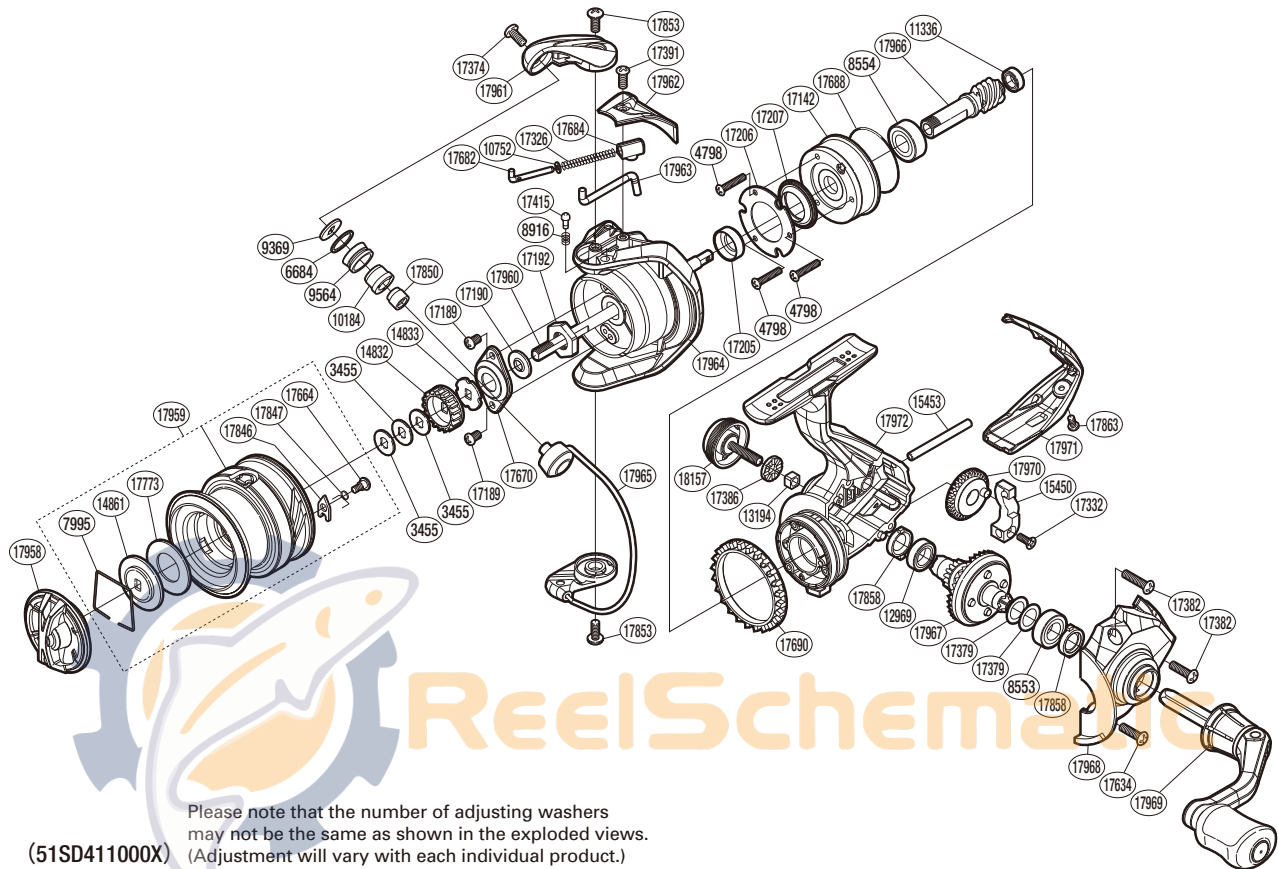

# SHIMANO

## NASCI

### NAS-1000FB

Part No.	Description	Part No.	Description	Part No.	Description
RD 3455	Spool Washer	RD17192	Rotor Nut	RD17850	Line Roller Collar
RD 4798	Screw	RD17205	Rotor Ring	RD17853	Screw
RD 6684	Line Roller Spacer	RD17206	Roller Clutch Reinforce	RD17858	Bearing Water Proof
RD 7995	Drag Washers Retainer	RD17207	Roller Clutch Water Proof	RD17863	Screw
RD 8553	Ball Bearing	RD17326	Bail Spring	RD17958	Drag Knob
RD 8554	Ball Bearing	RD17332	Screw	RD17959	Spool Assembly
RD 8916	Click Spring	RD17374	Screw	RD17960	Main Shaft
RD 9369	Line Roller Washer	RD17379	Washer	RD17961	Bail Arm
RD 9564	Line Roller	RD17382	Screw	RD17962	Bail Spring Cover
RD10184	Line Roller Bushing	RD17386	Handle Screw Cap Spacer	RD17963	Bail Trip Lever
RD10752	Bail Spring Guide A Support	RD17391	Screw	RD17964	Rotor
RD11336	Ball Bearing	RD17415	Click Pin	RD17965	Bail Assembly
RD12969	Ball Bearing	RD17634	Screw	RD17966	Pinion Gear
RD13194	Handle Screw Lock	RD17664	Screw	RD17967	Drive Gear
RD14832	Spool Support A	RD17670	Rotor Nut Lock Plate	RD17968	Side Cover
RD14833	Spool Support B	RD17682	Bail Spring Guide A	RD17969	Handle Assembly
RD14861	Key Washer	RD17684	Bail Spring Seat	RD17970	Oscillating Gear
RD15450	Oscillating Slider	RD17688	O Ring	RD17971	Rear Protector
RD15453	Oscillating Guide	RD17690	Friction Ring	RD17972	Body
RD17142	Roller Clutch Assembly	RD17773	Drag Washer	RD18157	Handle Screw Cap
RD17189	Screw	RD17846	Drag Click		
RD17190	Bearing Water Proof	RD17847	Drag Click Spring		